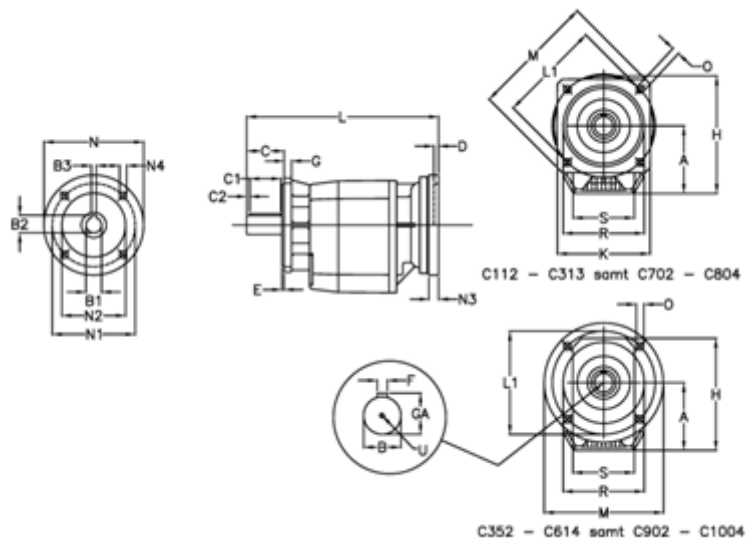

Article number: 40600802402450
 Description: Helical gearbox
 C802F-24-P132B5

Measures

A = 247.0	D = 5.0	L1 = 350	R = 320
B = 80	E = 5	M = 400	S = 300
B1 = 38	F = 22	N = 300	U = M20x42
B2 = 41.3	G = 20	N1 = 265	
B3 = 10	GA = 85.0	N2 = 230	
C = 140	H = 422.0	N3 = 16	
C1 = 110	K = 350	N4 = 14	
C2 = 15	L = 579.5	O = 18.0	